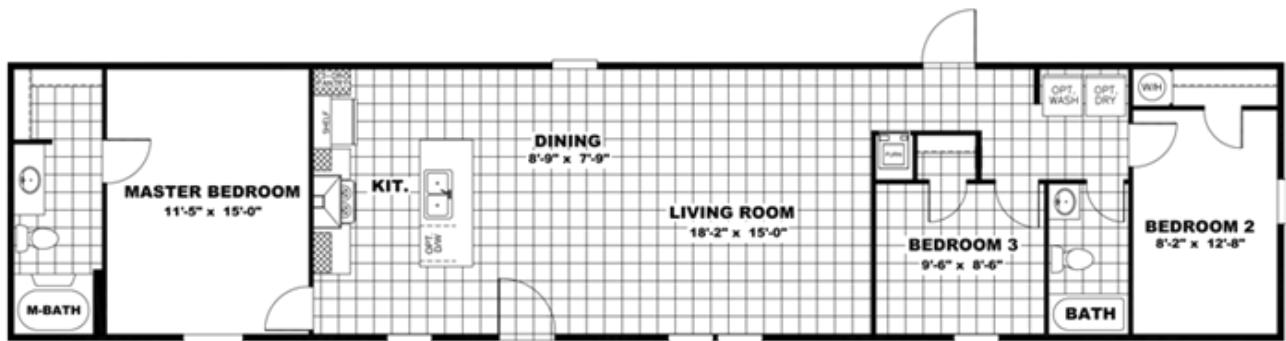

THE BREEZE

THE BREEZE

Model number: 41SSP16723AH18

3 beds • 2 baths • 1152 sq.ft. • 16' width • 72' depth

Our home building facilities invest in continuous product and process improvements. Plans, dimensions, features, materials, specifications and availability are subject to change without notice or obligation. Renderings and floor plans are representative likenesses of our homes and may differ from the actual homes. We invite you to tour a Home Center near you and inspect the highest value in quality housing available or call (334) 749-2923 to speak with a Home Consultant. Copyright 2017, CMH. All rights reserved.