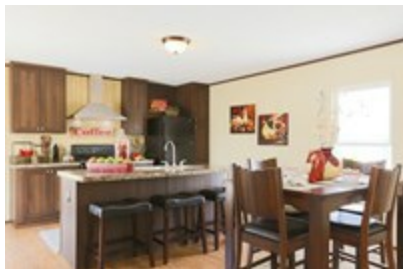

THE BREEZE

THE BREEZE

Model number: 41SSP16723AH18

3 beds • 2 baths • 1152 sq.ft. • 16' width • 72' depth

Our home building facilities invest in continuous product and process improvements. Plans, dimensions, features, materials, specifications and availability are subject to change without notice or obligation. Renderings and floor plans are representative likenesses of our homes and may differ from the actual homes. We invite you to tour a Home Center near you and inspect the highest value in quality housing available or call (334) 749-2923 to speak with a Home Consultant. Copyright 2017, CMH. All rights reserved.