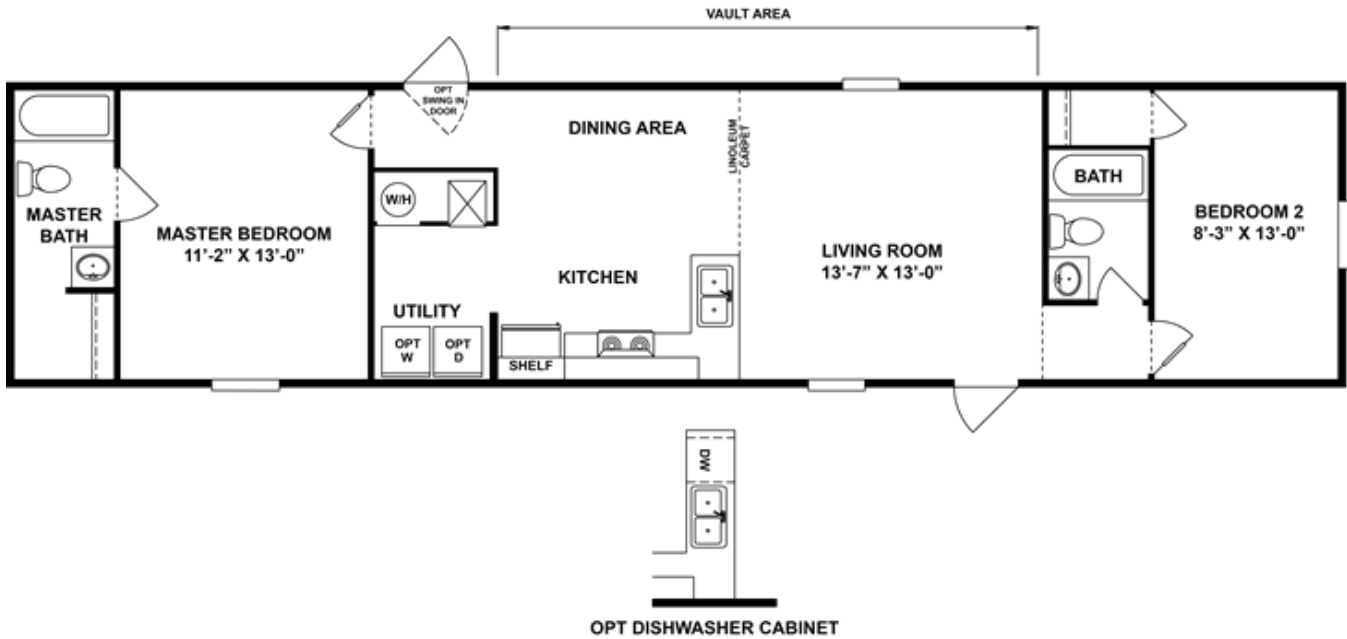

DELIGHT Model number: 42TRU14602AH18

2 beds • 2 baths • 840 sq.ft. • 14' width • 60' depth

Our home building facilities invest in continuous product and process improvements. Plans, dimensions, features, materials, specifications and availability are subject to change without notice or obligation. Renderings and floor plans are representative likenesses of our homes and may differ from the actual homes. We invite you to tour a Home Center near you and inspect the highest value in quality housing available or call (334) 749-2923 to speak with a Home Consultant. Copyright 2017, CMH. All rights reserved.